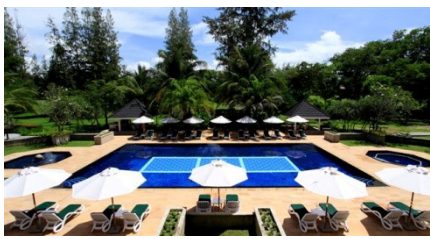

Best Western Allamanda Laguna Phuket

Location

Situated on Phuket Island's Bang Tao Beach, the resort lies in the tropical environment of the Laguna Phuket integrated resort. All suites overlook the Golf Club's scenic fairways and the shimmering swimming pools. It is just 20 minutes drive from the island's airport, Phuket Town and Patong Beach.

Other Services and Facilities

- Wi-Fi internet at lobby and suites
- Check-in: 0200 PM, Check-out: 1200 PM
- Complimentary welcome drink and fruit plate upon arrival.
- 24 hour reception
- 24 hour security
- Wake up call service
- Foreign currency exchange
- All major credit cards accepted
- Laundry service
- Courier, parcel and postal service
- Doctor Service (on call)
- Wedding service
- Baby sitting service
- Daily newspaper at lobby
- Safe deposit boxes (front desk)
- Tour desk
- Outdoor car parking
- Elevator
- BANYAN TREE Gallery
- Airport limousine
- Complimentary ferry and shuttle bus service within Laguna Phuket
- Cross-signing privileges at 7 resorts within Laguna Phuket

Recreational Facilities

Enjoy a wide selection of activities with the comfort and Convenience you deserve in a perfect ambience.

- 2 swimming pools
- 1 outdoor Jacuzzi
- Allamanda Beach Club
- Laguna Phuket Golf Course
- Marine Center offering sailing, canoeing, kayaking and Paddle boats
- Elephant and horseback riding within close proximity